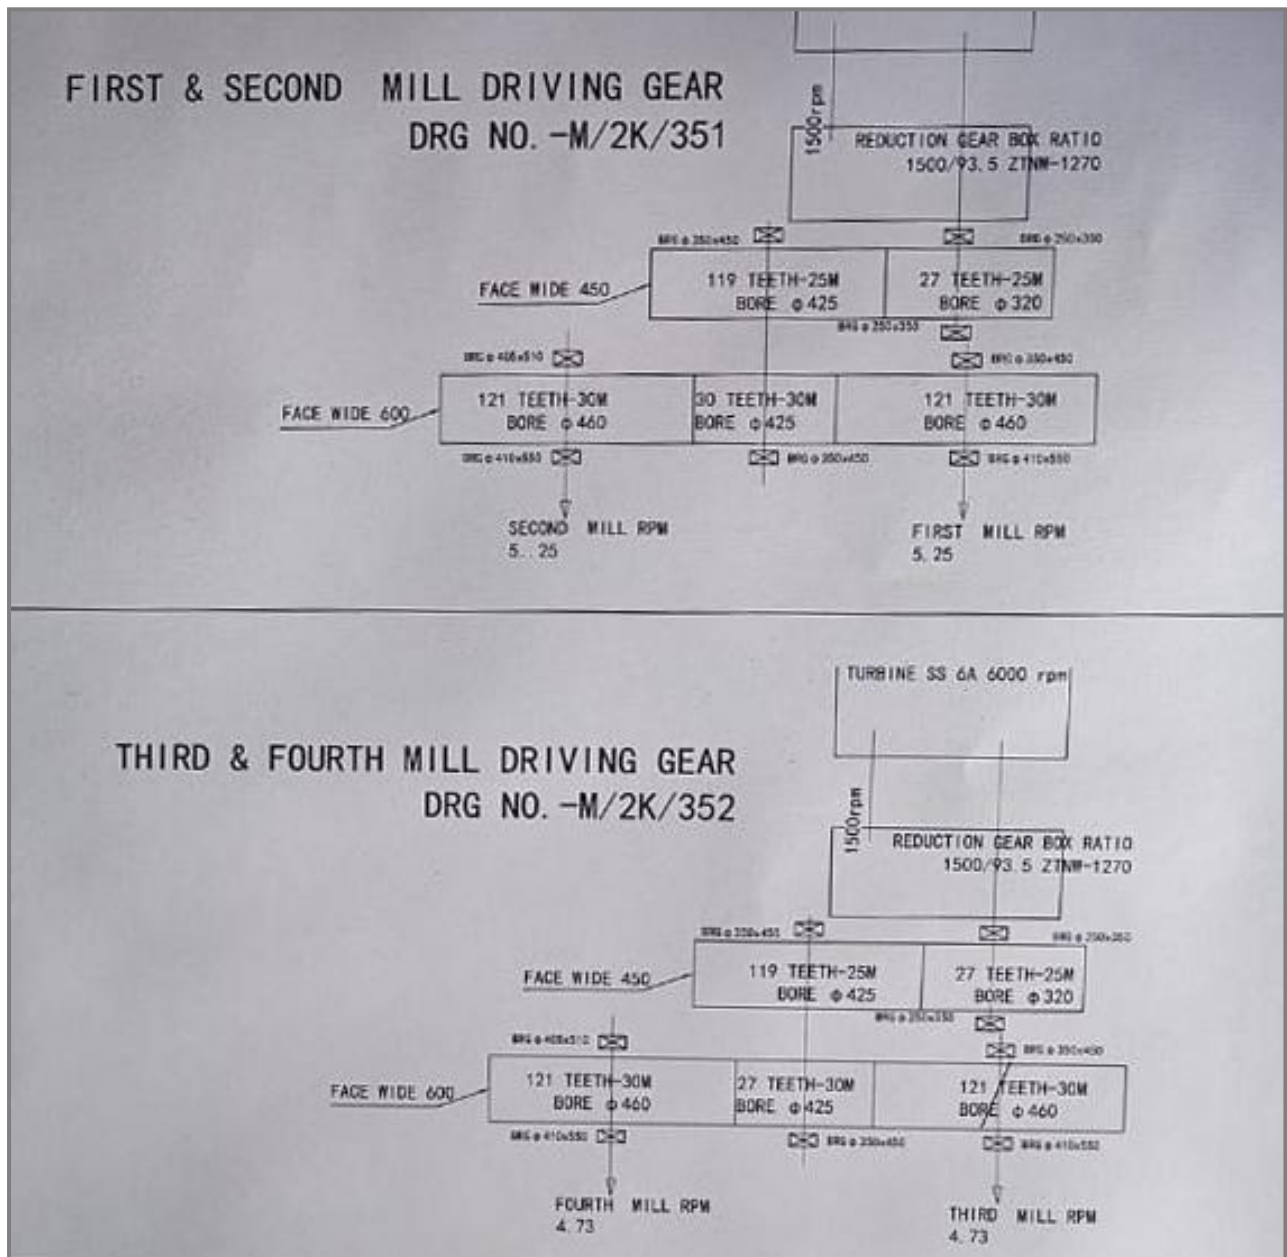

**3 NOS. REDUCTION GEAR BOXESDETAILS**

**TECHNICAL SPECIFICATION:**

DETAILS	GEARBOX 1 & 2	GEARBOX 3
Make	F.M.G.	F.M.G.
Type	ZTNW 1270	ZTNW 1270
Year of Make	1987	1987
Capacity	750 kW	750 kW
Ratio	16 : 1	12: 1
Input Speed	1500 RPM	1500 RPM
Output Speed	93.5 RPM	125 RPM

**PHOTOS:**

NITIN

**3 SETS OPEN GEARS DETAILS:**

**DRAWING:**

**PHOTOS:**

NITIN CORPORATION